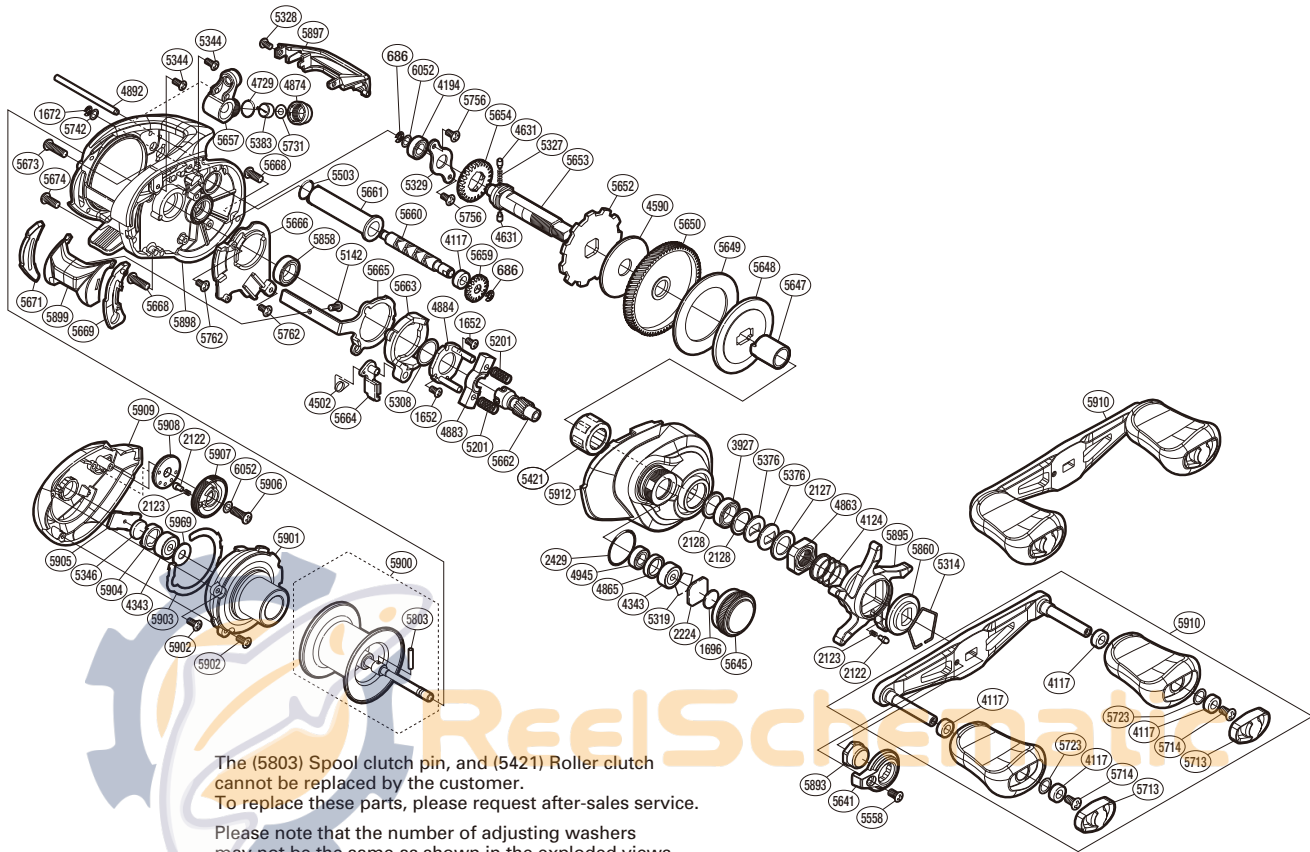

SHIMANO

CURADO DC S A-RB

CUDC150

(51RH39M150X)

Part No.	Description	Part No.	Description	Part No.	Description
BNT0686	E Lock	BNT5328	Screw	BNT5713	Handle Knob Seal
BNT1652	Screw	BNT5329	Drive Shaft Retainer	BNT5714	Screw
BNT1672	E Lock	BNT5344	Screw	BNT5723	Washer
BNT1696	Cast Control Spacer	BNT5346	Spacer B	BNT5731	Spacer
BNT2122	Click Pin	BNT5376	Drag Spring Washer	BNT5742	Washer
BNT2123	Click Spring	BNT5383	Line Guide Pawl	BNT5756	Screw
BNT2127	Star Drag Spacer	BNT5421	Roller Clutch Bearing	BNT5762	Screw
BNT2128	Washer	BNT5503	O Ring	BNT5803	Spool Clutch Pin
BNT2224	Spool Tension Spacer	BNT5558	Screw	BNT5858	Ball Bearing
BNT2429	O Ring	BNT5641	Handle Nut Plate	BNT5860	Star Drag Click Plate
BNT3927	Ball Bearing	BNT5645	Cast Control Cap	BNT5893	Handle Nut
BNT4117	Bushing	BNT5647	Roller Clutch Inner Tube	BNT5895	Star Drag
BNT4124	Star Drag Spring	BNT5648	Key Washer	BNT5897	Level Wind Protector
BNT4194	Ball Bearing	BNT5649	Drag Washer	BNT5898	Frame Assembly
BNT4343	Ball Bearing	BNT5650	Drive Gear	BNT5899	Clutch Button
BNT4502	Clutch Pawl Spring	BNT5652	Anti-Reverse Ratchet	BNT5900	Spool Assembly
BNT4590	Drag Washer	BNT5653	Drive Shaft	BNT5901	B Side Plate Substrate
BNT4631	Idle Gear Pin	BNT5654	Idle Gear	BNT5902	Screw
BNT4729	O Ring	BNT5657	Line Guide Assembly	BNT5903	Washer
BNT4863	Star Drag Nut	BNT5659	Idle Gear	BNT5904	Bearing Retainer
BNT4865	Bearing Spacer	BNT5660	Worm Shaft	BNT5905	Spool Shaft Spacer
BNT4874	Pawl Cap	BNT5661	Level Wind Guard	BNT5906	Screw
BNT4883	Yoke	BNT5662	Pinion Gear	BNT5907	Brake Dial
BNT4884	Clutch Cam Retainer	BNT5663	Clutch Cam	BNT5908	Click Ring
BNT4892	Stabilizer Bar	BNT5664	Clutch Pawl Assembly	BNT5909	Left Side Plate
BNT4945	Ball Bearing	BNT5665	Clutch Plate	BNT5910	Handle Assembly
BNT5142	Screw	BNT5666	Clutch Guard	BNT5912	Right Side Plate
BNT5201	Yoke Spring	BNT5668	Screw	BNT5969	Bearing Seal
BNT5308	Washer	BNT5669	Clutch Bar Guide B	BNT6052	Washer
BNT5314	Click Plate Retainer	BNT5671	Clutch Bar Guide A		
BNT5319	Bearing Retainer	BNT5673	Screw		
BNT5327	Idle Gear Spring	BNT5674	Screw	BNT4692	B-100 Oil (Accessory)